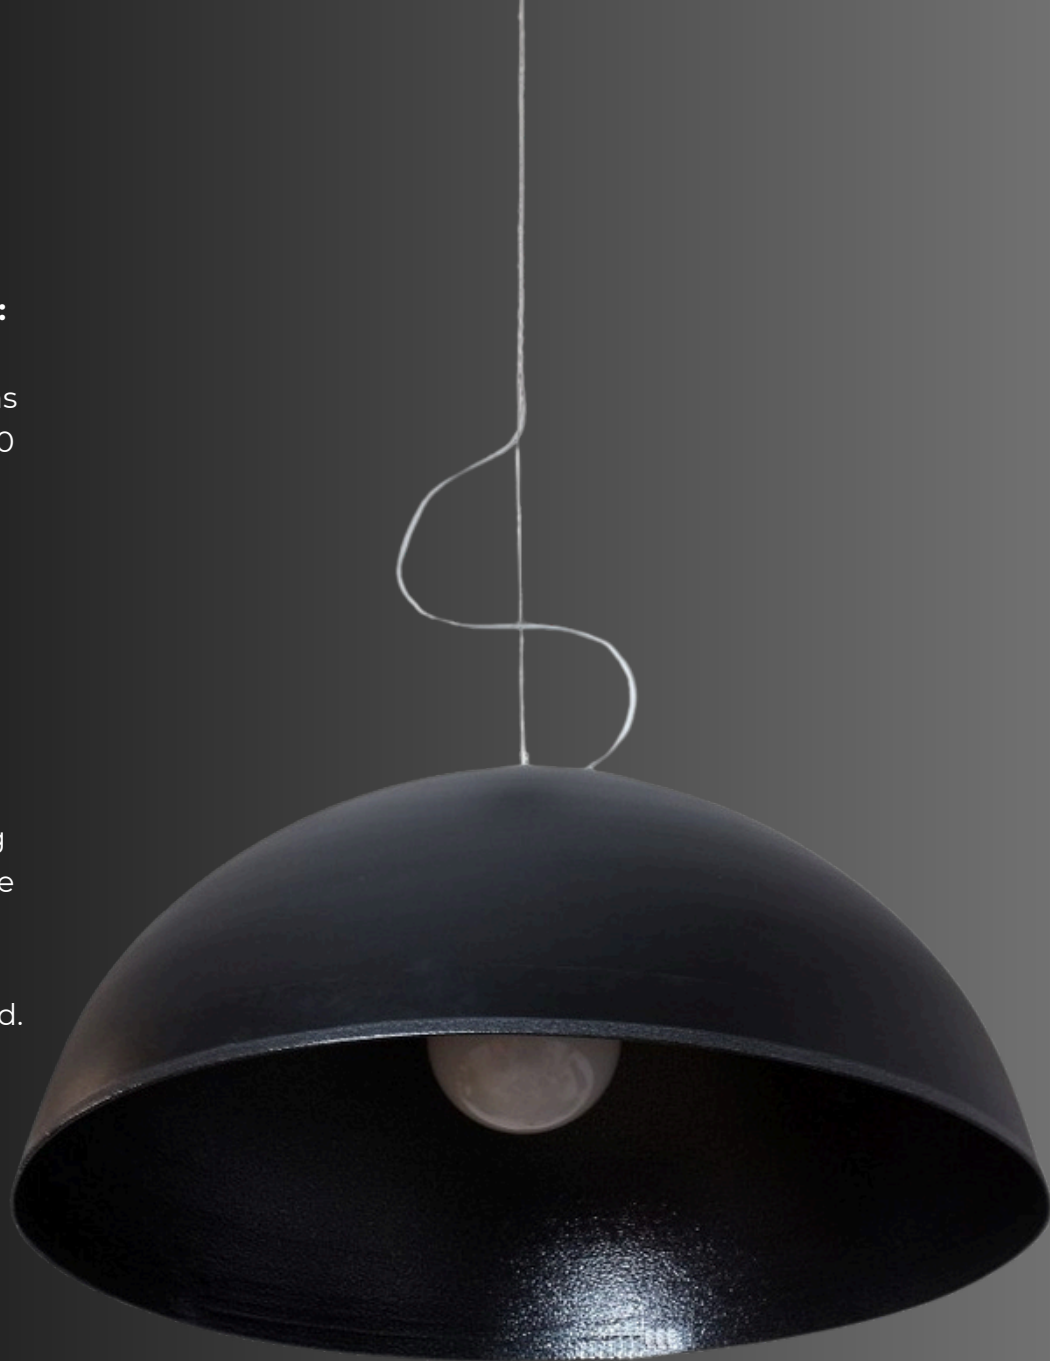

OXI

Tehnickal information:

Technical specifications
Hanging lighting / IP20

Lamp diameter:

OXI_500 dm500 mm

OXI_630 dm630 mm

Height:

OXI_500 dm270 mm

OXI_630 dm310 mm

Possibility of choosing
the color of your choice

Note:

The bulb is not included.