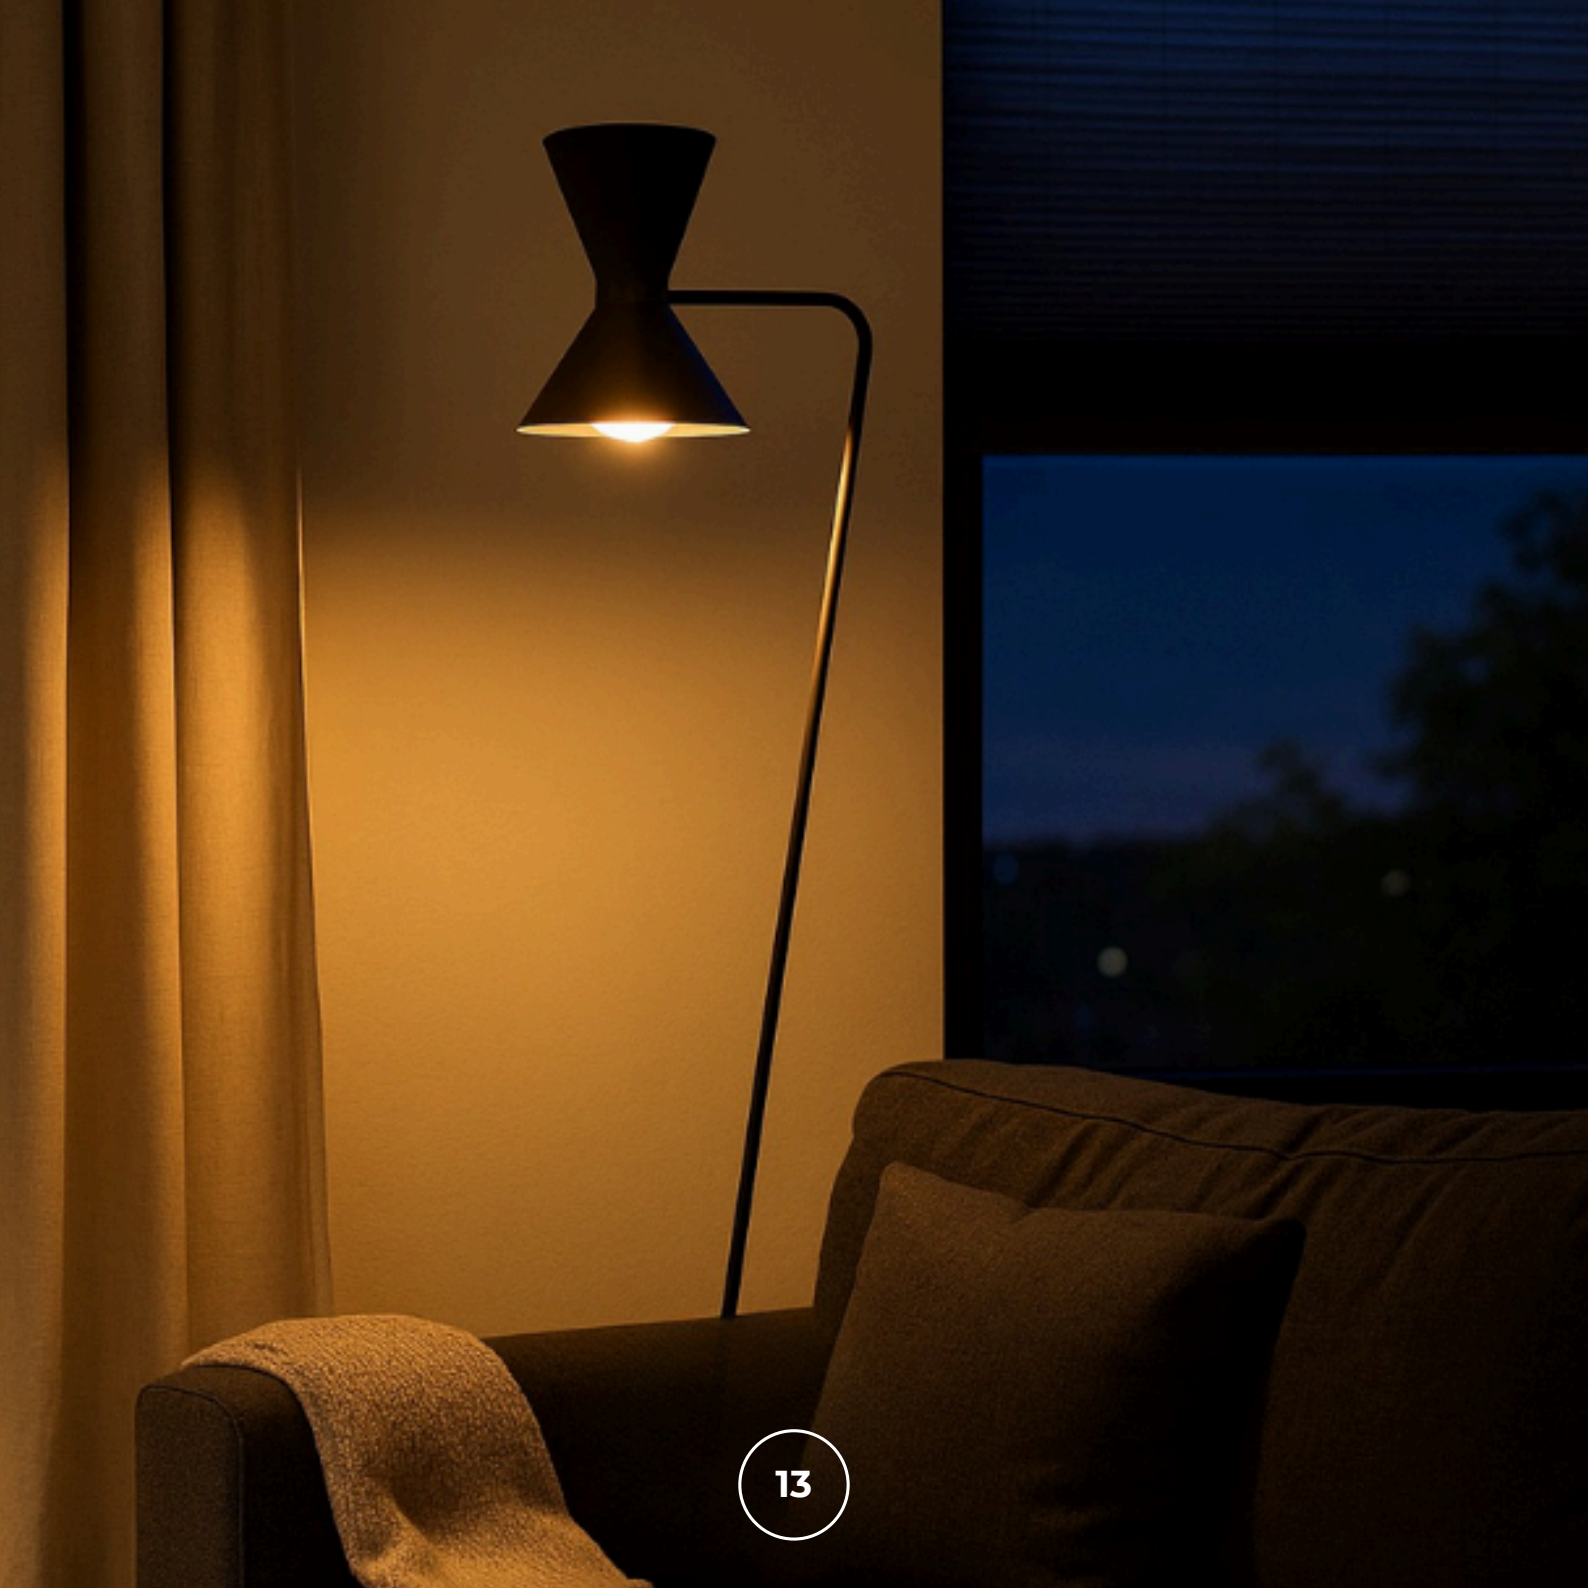

Design by Filip Gordon Frank

HAT TWO

Product information:

Pendant Lamp / IP20
E27, 220V

Product material:
Aluminium

Product dimensions:
Diameter 200mm
Height 164mm

Note:

Bulb sold separately. Possibility of
choosing the color of your choice