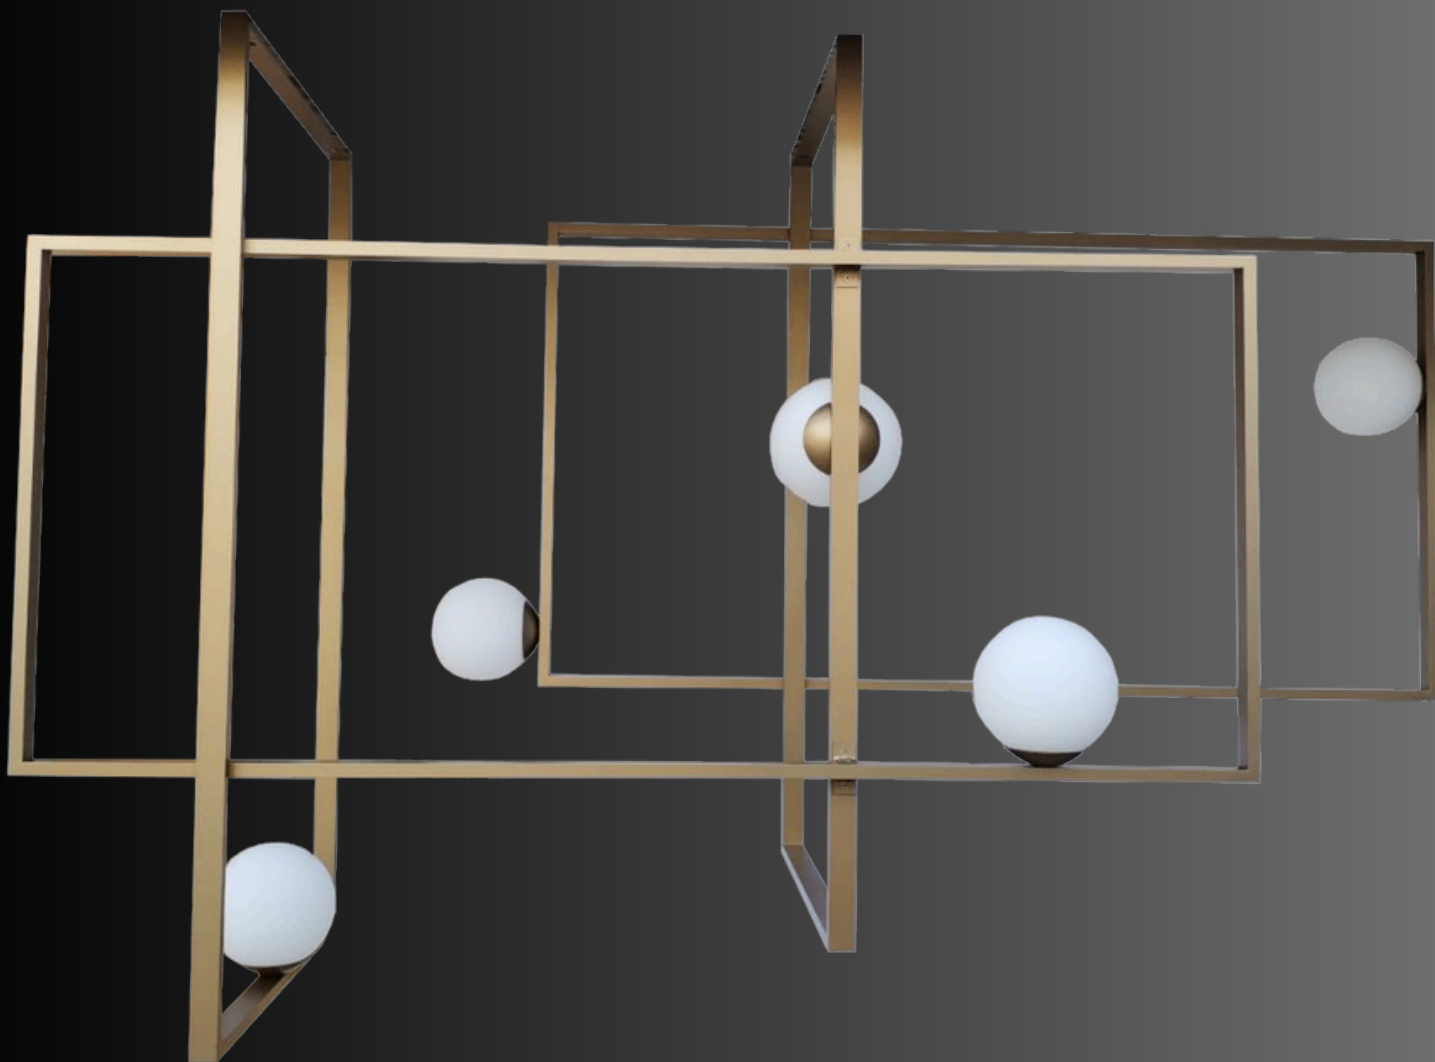

Hanging lighting / IP20

Possibility of choosing the color of your choice

Diameter: 900mm

Height 350mm

Bulb: 6x E27, max 60W, 220V~50Hz

*The bulb is not included.

CORNICA

Tehchnical information: