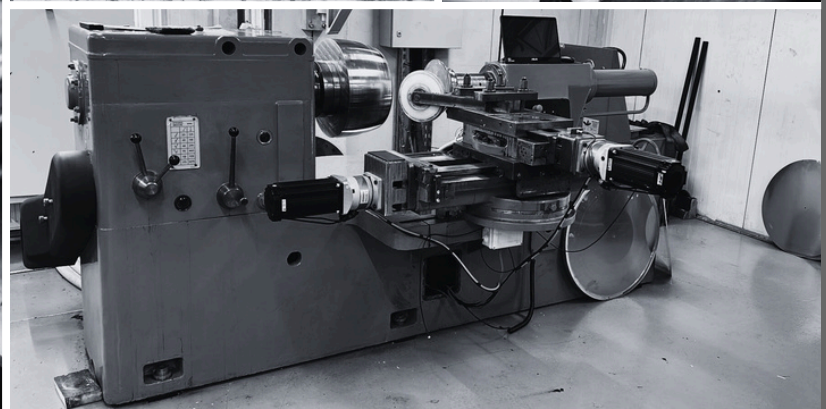

corda.lighting