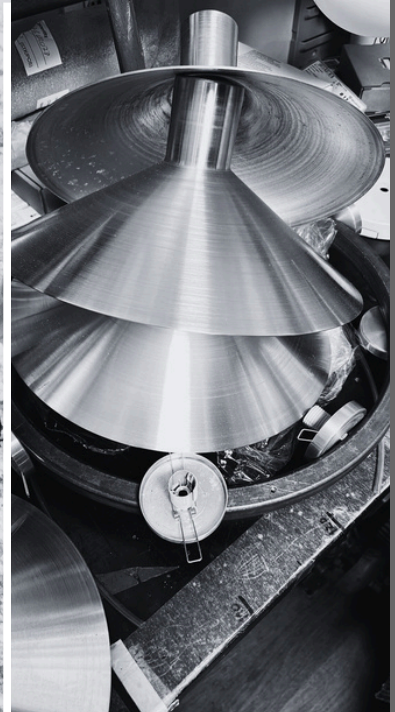

corda.lighting