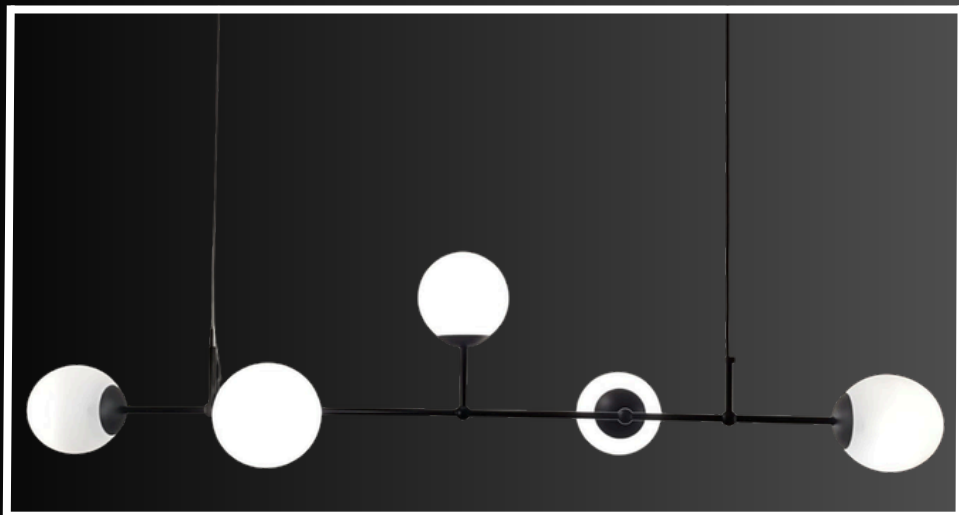

FLOWER

Technical specifications

Product material:

Aluminium

Product dimensions:

Height: 700 mm

Widest mold diameter: Ø600 mm

Available colors:

Note:

The bulb is sold separately

BIBA

Technical specifications

Product material:

Aluminium - Satin glass balls Ø150mm

Product dimensions:

Height: 150 mm