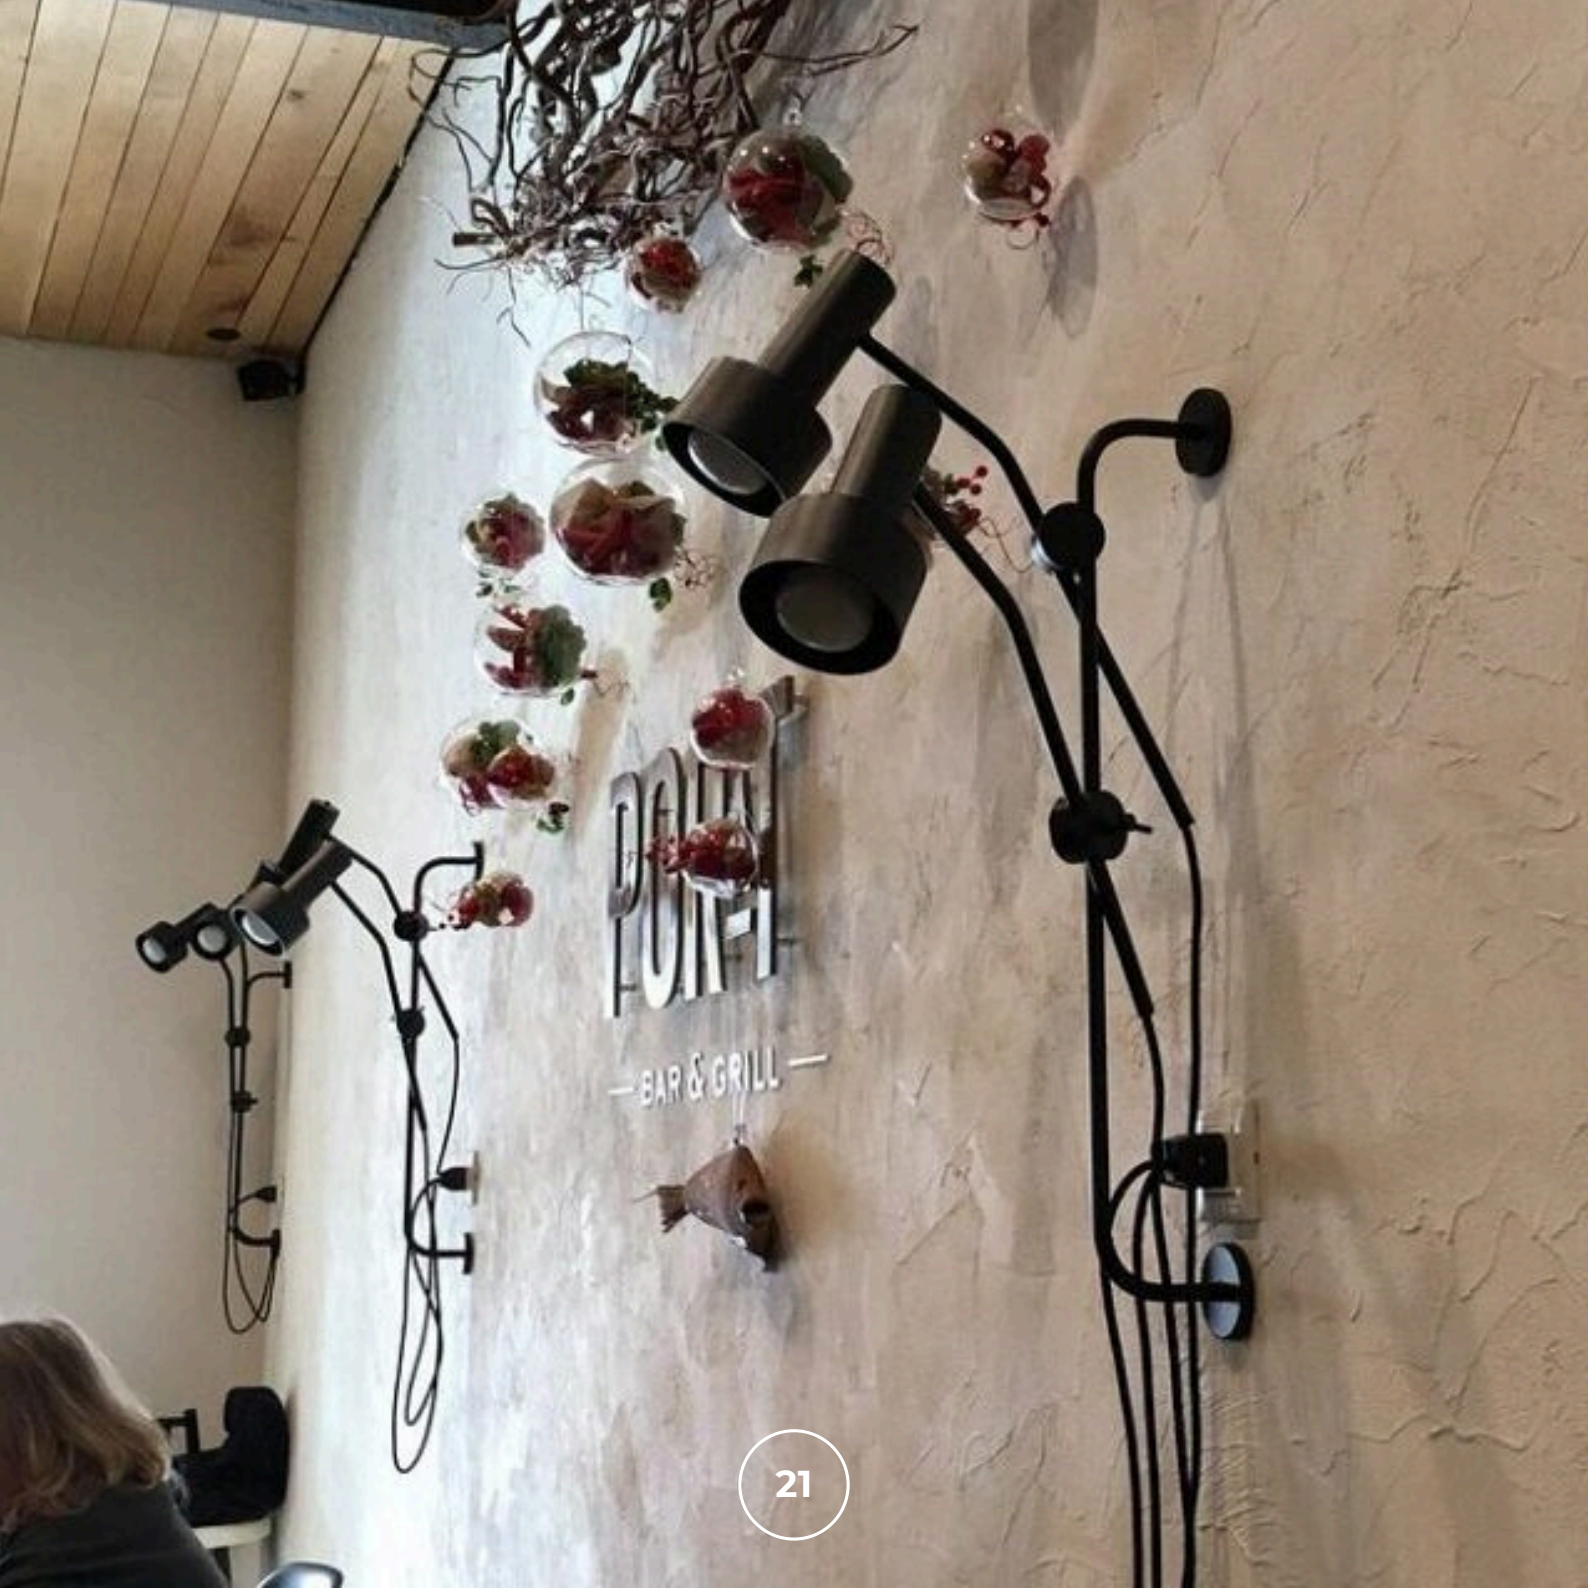

E27, 220V *The bulb is not included.

Design by Filip Gordon Frank

STORK TWO

Technical specifications

Wall mounted superstructure lighting / IP20
3E27, 220V, max 100W

Diameter: 100mm/w 175mm/height 655mm

Standard colors: white, black and anthracite. The ability to choose the color of your choice.