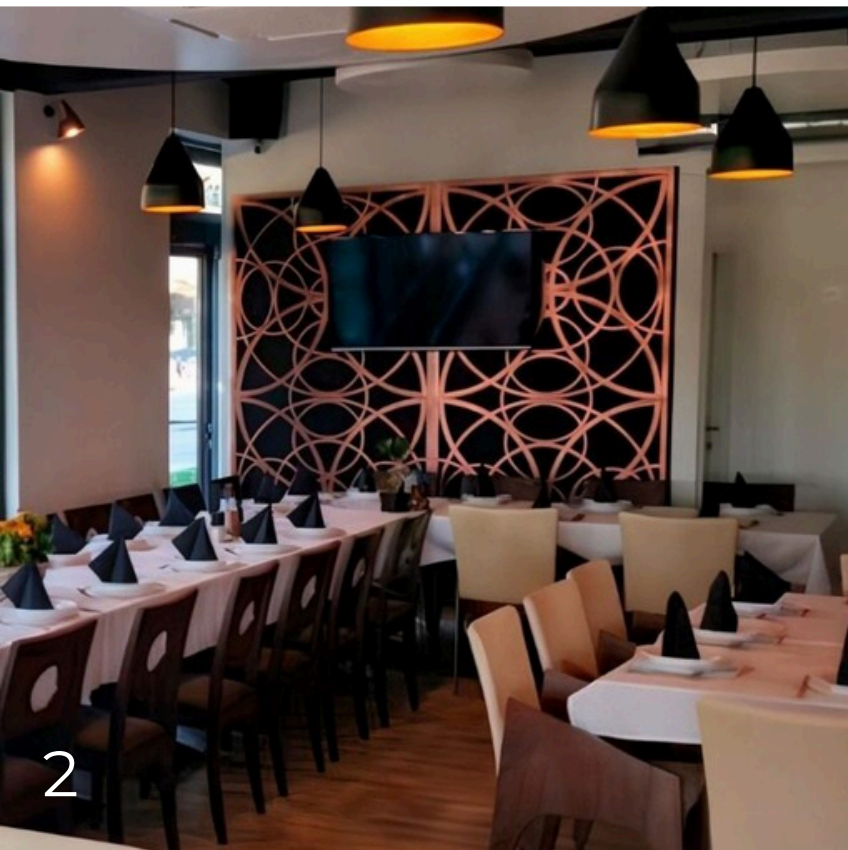

OXI_500 dm270 mm

OXI_630 dm310 mm

Possibility of choosing
the color of your choice

Note:

The bulb is not included.

DIXI FAMILY

DIXI WALL
DIXI PENDANT
DIXI FLOOR

1. DIXI WALL